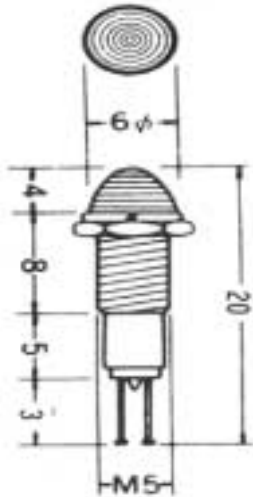

Model 552 Miniature

Models 552 Miniature Indicator Lights are available in a wide variety of colors with a choice of dome lens. Manufactured from high impact plastic, these indicators mount in a 5 mm hole with nut and washer supplied.

They are available in a variety of light sources including incandescent, neon or LED. Wire leads are available as an option on 2V LED and all incandescent versions. All others models are standard with an external resistor and 6 inch wire leads.

Model 552

Package Dimensions

Model 552

Light Sources

Type	Voltage	Max Current mA	Avg. Life Hours	Luminosity
Incandescent	6 Volt	60	10,000	-----
Incandescent	12 Volt	60	10,000	-----
Incandescent	24 Volt	60	10,000	-----
Red LED	*	30	-----	0.6 mcd
Green LED	*	30	-----	1.0 mcd
Yellow LED	*	25	-----	2.5 mcd
Neon	110 Volt	1.2	13,000	-----
Neon	220 Volt	1.2	13,000	-----